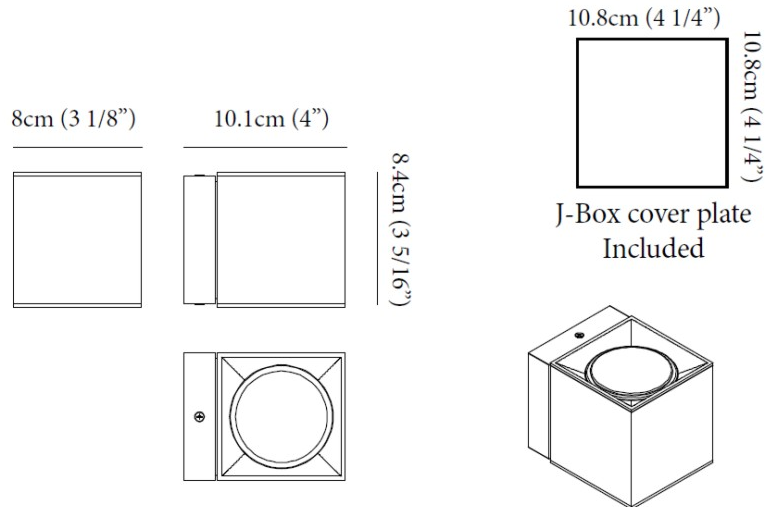

DAU SINGLE COVERED SURFACE

D93081-

base number   Finish
Options

1. To build a product code in our configurator select the specify button on the base model # product page
2. To build a manual product code on this datasheet choose from the options listed below in blue font and add the suffix to the base model #

GENERAL

Series: Dau _____
Subseries: Dau Single Covered _____
Brand: Milan _____
Division: Design _____
Mounting Type: Surface _____
Mounting Location: Wall _____
Subcategory: Downlight _____

PHYSICAL

Shape: Cube _____
Length (mm): 80 _____
Length (in): 3 1/8 _____
Height (mm): 84 _____
Depth (mm): 101 _____
Height (in): 3 1/3 _____
Depth (in): 4 _____
Extension (mm): 101 _____
Extension (in): 4 _____
Light Distribution: Direct _____
Weight (kg): 0.82 _____
Weight (lbs): 1.81 _____
Fixture Finish: [BAL / MWL / BSL](#) _____
Fixture Material: Extruded Aluminum _____

ELECTRICAL

Number of Lamps: 1 _____
Lamp Type: LED Retrofit _____
Lamp Shape: MR16 _____
Bulb Included: Bulb Not Included _____
Max. Wattage Per Lamp (W): 4 _____
Lamp Base: GU10 _____
Input Voltage (V): 120Vac Direct Line _____

LED

OPTICAL

RATINGS AND CERTIFICATIONS

Certified By: Certified for North American Standards _____
IP rating: IP20 _____